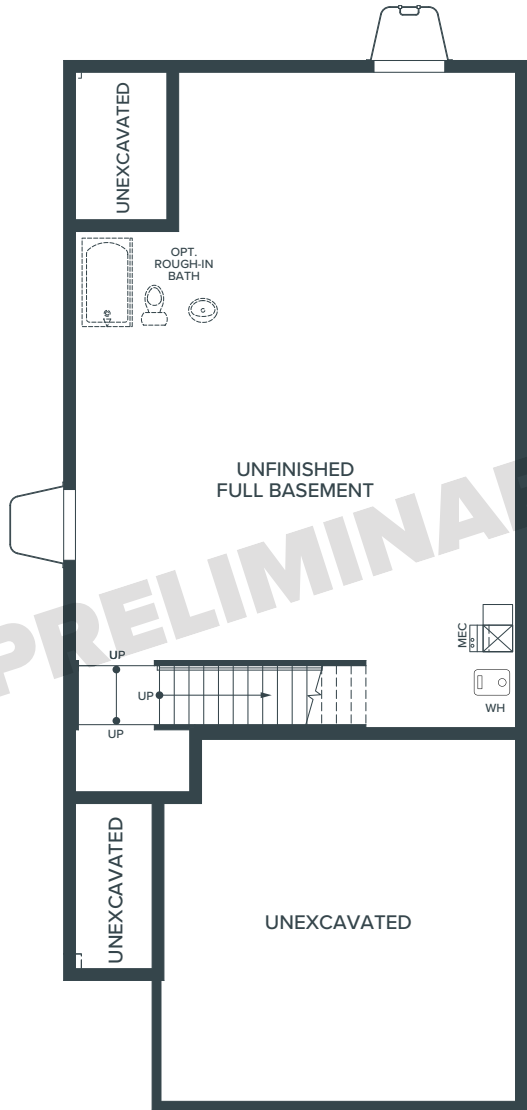

THE CHESTNUT

Perfectly-sized paired homes are the stars of Kingston Court. With an incredibly convenient location and four thoughtfully designed floor plans, you're sure to love coming home, every day.

PLAN HIGHLIGHTS

- **1,492 Square Feet**
- **2 Bedrooms**
- **2.5 Baths**
- **2 Car Garage**
- **2 Stories**

THE CHESTNUT

GROUND FLOOR

910 SF | 8' to 9' Ceilings

MAIN FLOOR

960 SF | 9' Ceilings

UPPER FLOOR

558 SF | 8' Ceilings