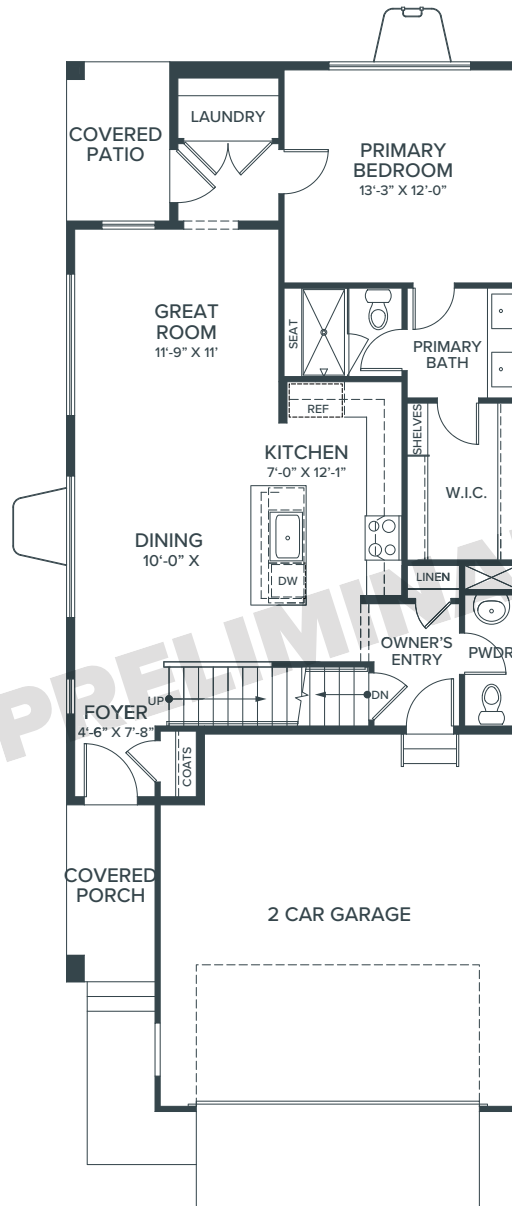

THE CHESTNUT

Perfectly-sized paired homes are the stars of Kingston Court. With an incredibly convenient location and four thoughtfully designed floor plans, you're sure to love coming home, every day.

PLAN HIGHLIGHTS

- **1,492 Square Feet**
- **2 Bedrooms**
- **2.5 Baths**
- **2 Car Garage**
- **2 Stories**

THE CHESTNUT

GROUND FLOOR

910 SF | 8' to 9' Ceilings

MAIN FLOOR

960 SF | 9' Ceilings

UPPER FLOOR

558 SF | 8' Ceilings