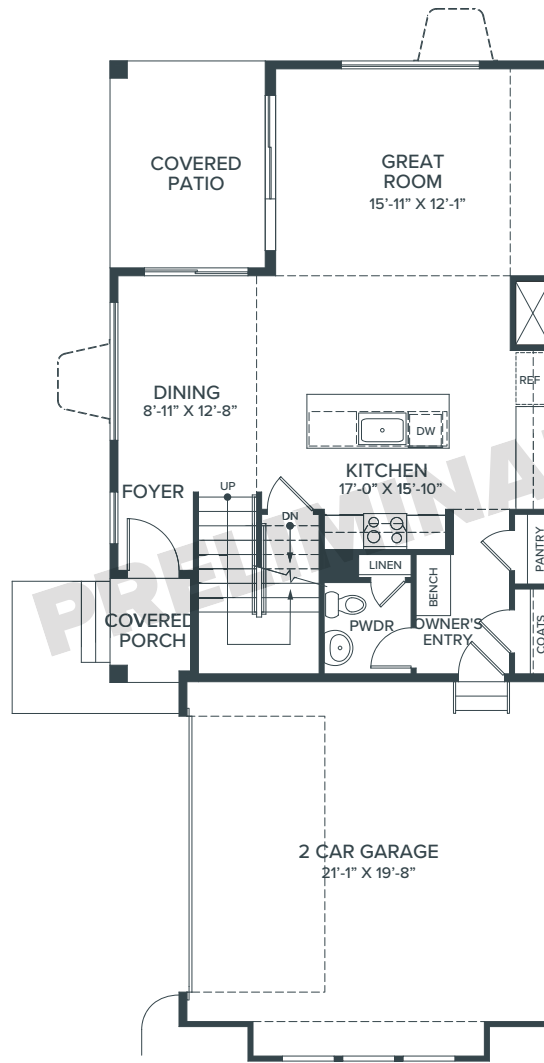

THE PLATTE

Perfectly-sized paired homes are the stars of Kingston Court. With an incredibly convenient location and four thoughtfully designed floor plans, you're sure to love coming home, every day.

PLAN HIGHLIGHTS

- **1,848 Square Feet**
- **3 Bedrooms**
- **2.5 Baths**
- **2 Car Garage**
- **2 Stories**

THE PLATTE

GROUND FLOOR

731 SF | 8' to 9' Ceilings

MAIN FLOOR

794 SF | 9' Ceilings

UPPER FLOOR

1054 SF | 8' Ceilings