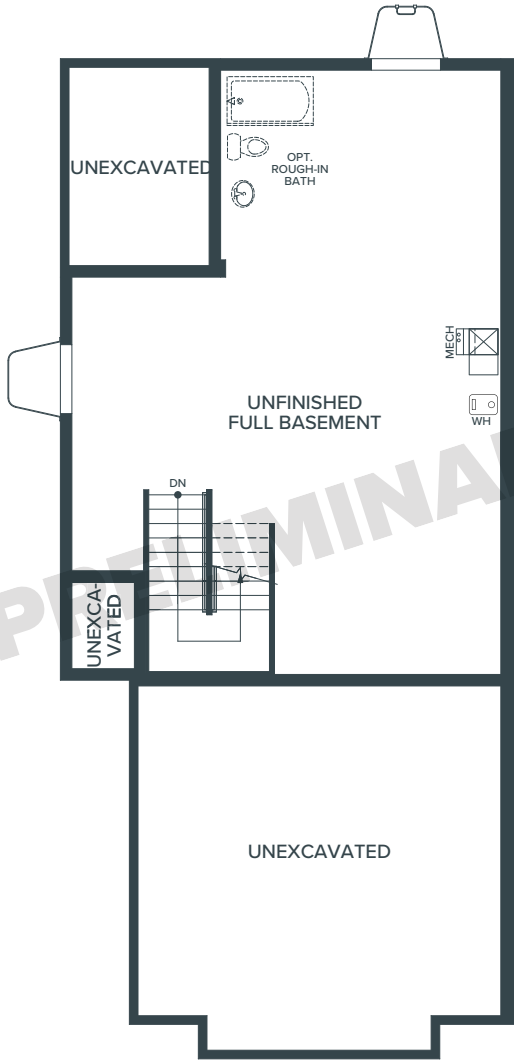

THE PLATTE

Perfectly-sized paired homes are the stars of Kingston Court. With an incredibly convenient location and four thoughtfully designed floor plans, you're sure to love coming home, every day.

PLAN HIGHLIGHTS

- **1,848 Square Feet**
- **3 Bedrooms**
- **2.5 Baths**
- **2 Car Garage**
- **2 Stories**

THE PLATTE

GROUND FLOOR

731 SF | 8' to 9' Ceilings

MAIN FLOOR

794 SF | 9' Ceilings

UPPER FLOOR

1054 SF | 8' Ceilings