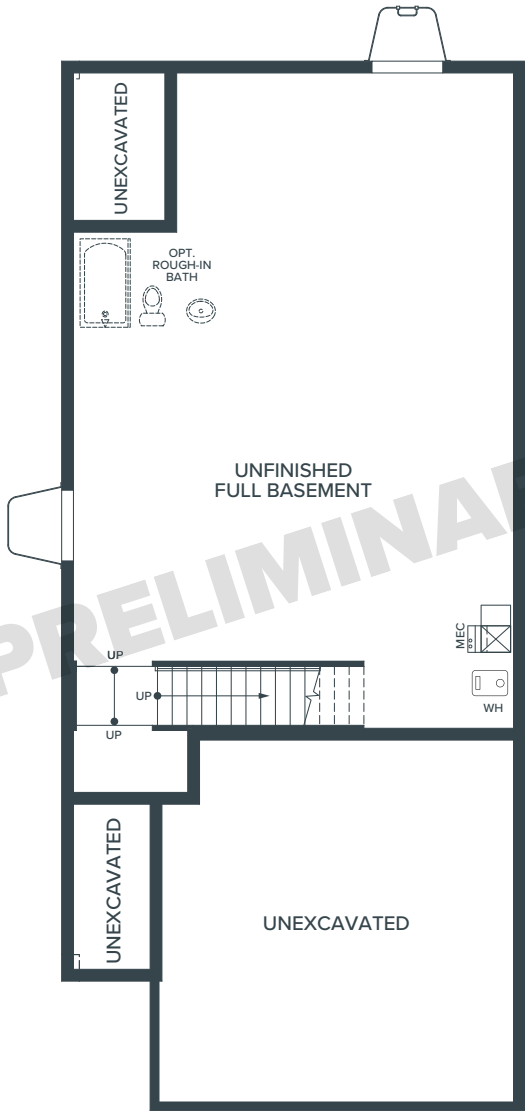

THE WAZEE

Perfectly-sized paired homes are the stars of Kingston Court. With an incredibly convenient location and four thoughtfully designed floor plans, you're sure to love coming home, every day.

PLAN HIGHLIGHTS

- **1,518 Square Feet**
- **3 Bedrooms**
- **2.5 Baths**
- **2 Car Garage**
- **2 Stories**

THE WAZEE

GROUND FLOOR

910 SF | 8' to 9' Ceilings

MAIN FLOOR

960 SF | 9' Ceilings

UPPER FLOOR

558 SF | 8' Ceilings