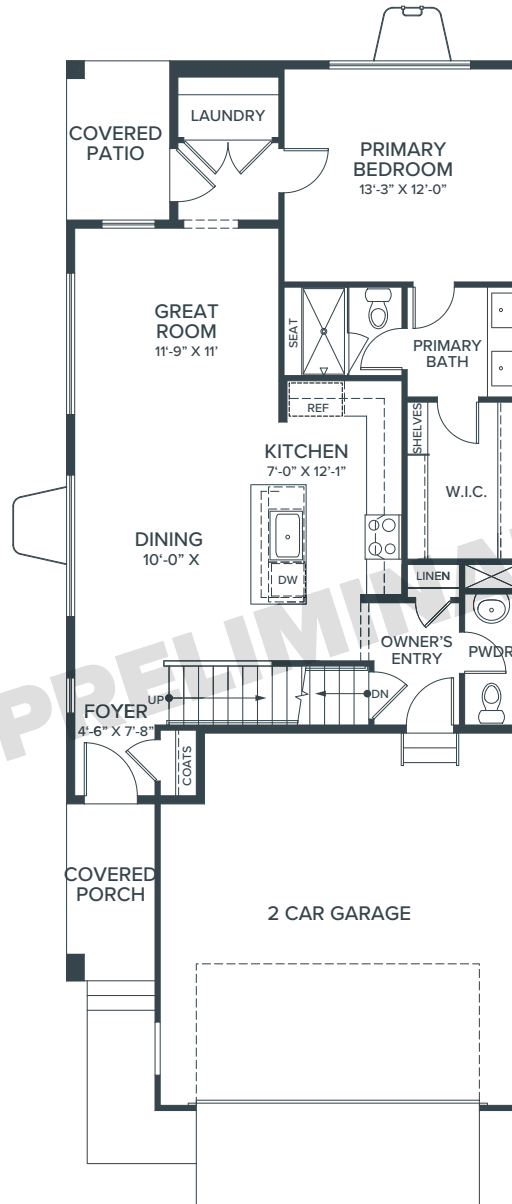

THE WAZEE

Perfectly-sized paired homes are the stars of Kingston Court. With an incredibly convenient location and four thoughtfully designed floor plans, you're sure to love coming home, every day.

PLAN HIGHLIGHTS

- **1,518 Square Feet**
- **3 Bedrooms**
- **2.5 Baths**
- **2 Car Garage**
- **2 Stories**

THE WAZEE

GROUND FLOOR

910 SF | 8' to 9' Ceilings

MAIN FLOOR

960 SF | 9' Ceilings

UPPER FLOOR

558 SF | 8' Ceilings