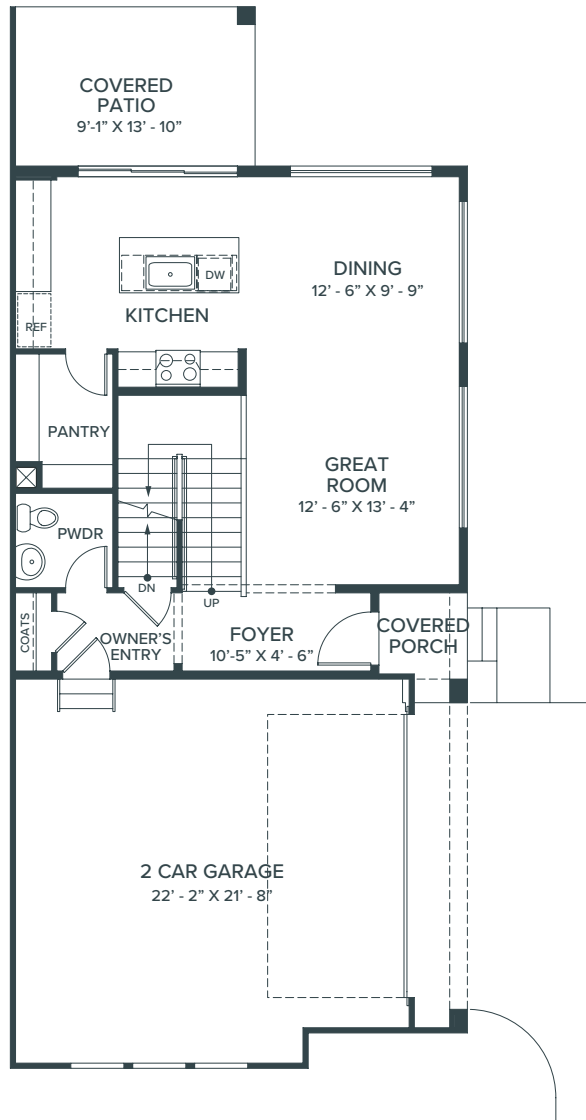

THE CHESTNUT

Perfectly-sized paired homes are the stars of Kingston Court. With an incredibly convenient location and four thoughtfully designed floor plans, you're sure to love coming home, every day.

PLAN HIGHLIGHTS

- **1,492 Square Feet**
- **2 Bedrooms + Loft**
- **2.5 Baths**
- **2 Car Garage**
- **2 Stories**

THE CHESTNUT

MAIN FLOOR

725 SF | 9' Ceilings

UPPER FLOOR

767 SF | 8' Ceilings