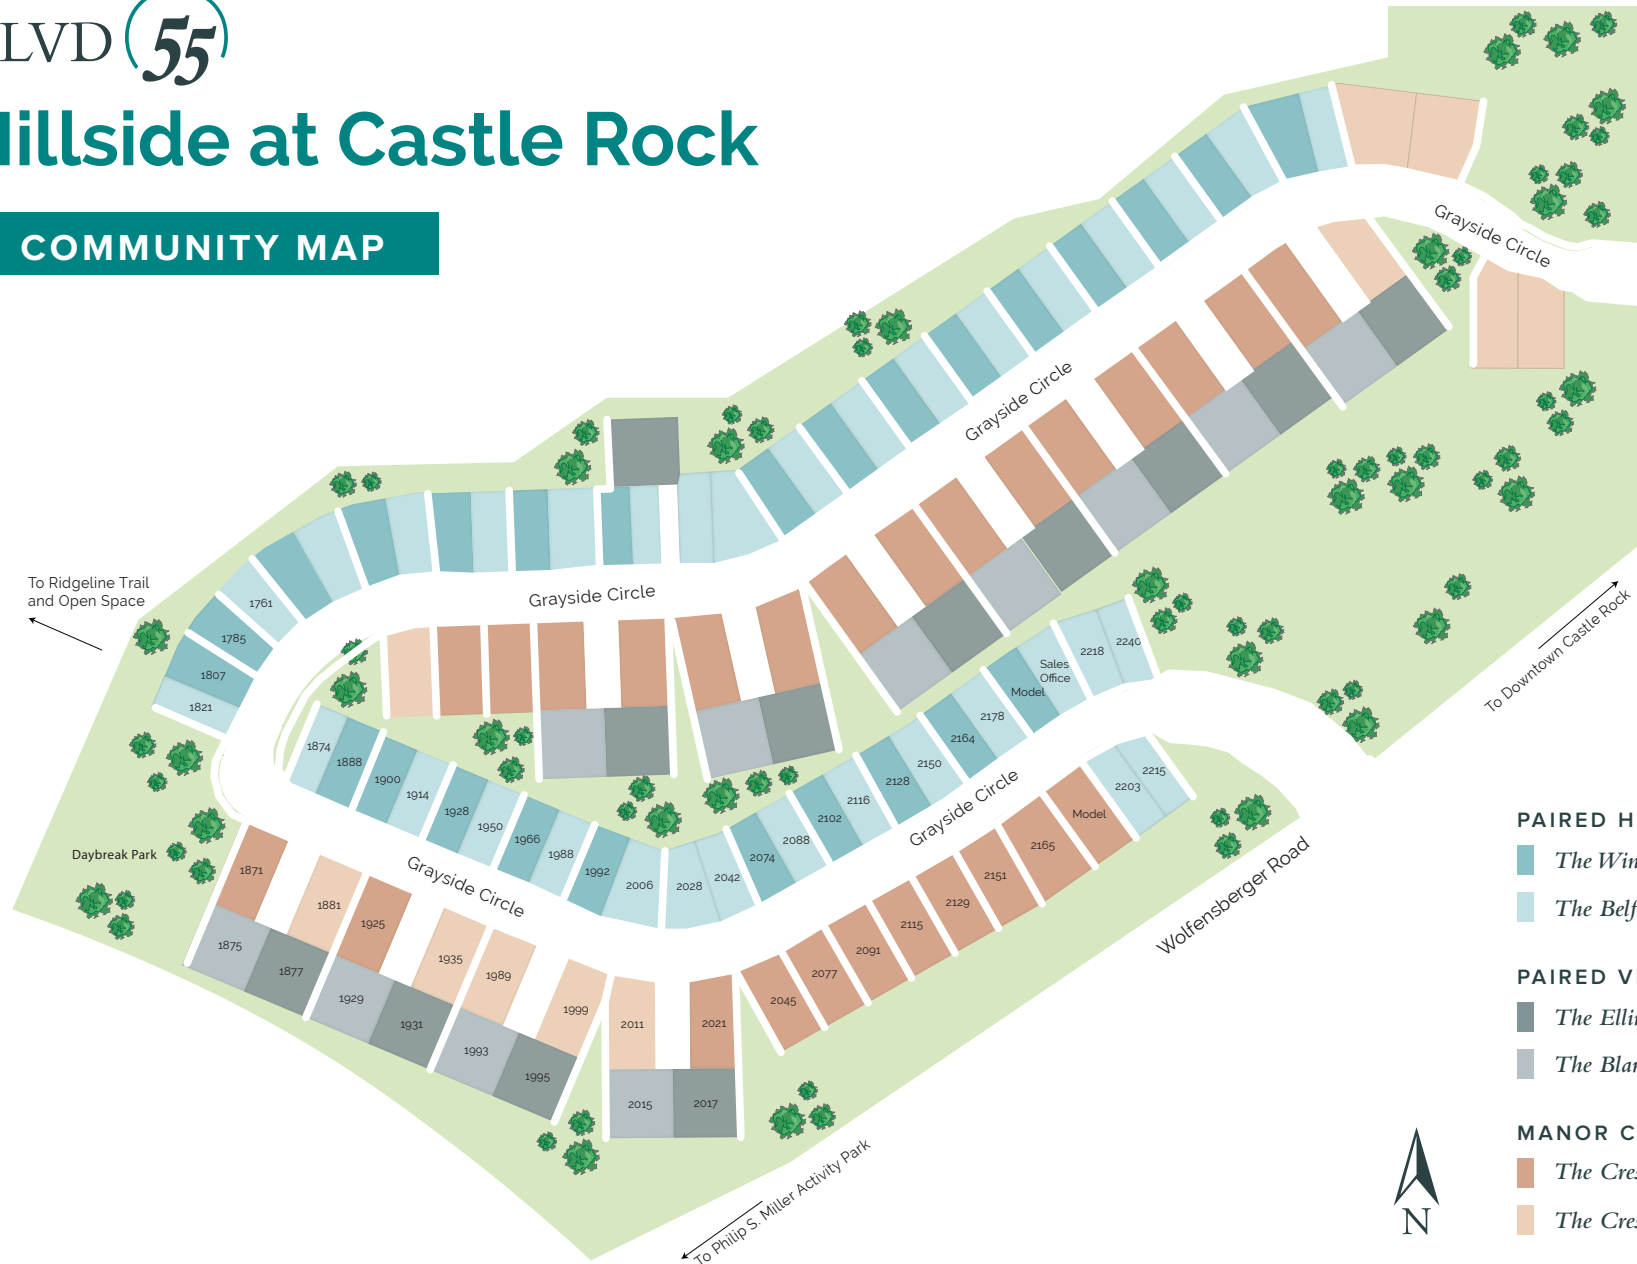

Hillside at Castle Rock

COMMUNITY MAP

PAIRED HOMES COLLECTION

- The Windom*
- The Belford*

PAIRED VILLAS COLLECTION

- The Ellingwood*
- The Blanca*

MANOR COLLECTION

- The Crestone & The Elbert*
- The Crestone*