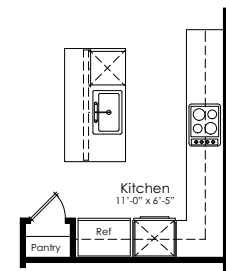

PAIRED HOMES COLLECTION

The Belford

Plan Highlights

- 2,198 – 2,546 SQ. FT.
- 2 - 3 Bedrooms
- 2.5 Bathrooms
- Office
- Large Laundry Room
- Finished Lower-Level Rec Room
- Garden Level
- Covered Deck with Stairs
- 2-Bay Garage

Main Level

1,579 SQUARE FEET
10' CEILING HEIGHT

Optional Gourmet Kitchen

Lower Level

619-1,112 FINISHED SQUARE FEET
8'8" CEILING HEIGHT

Finished

Option 1

Option 2