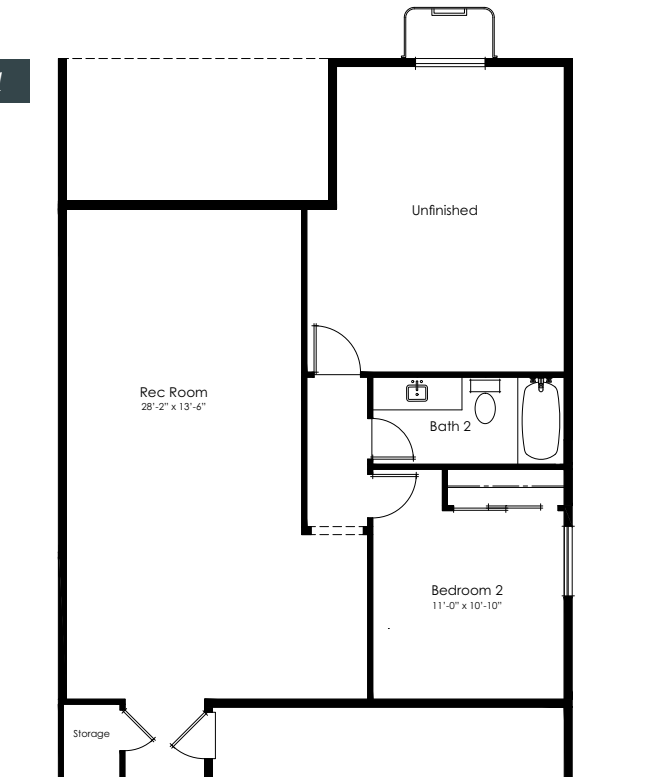

PAIRED HOMES COLLECTION

The Belford

Plan Highlights

- 2,198 – 2,546 SQ. FT.
- 2 - 3 Bedrooms
- 2.5 Bathrooms
- Office
- Large Laundry Room
- Finished Lower-Level Rec Room
- Garden Level
- Covered Deck with Stairs
- 2-Bay Garage

Main Level

1,579 SQUARE FEET
10' CEILING HEIGHT

Optional Gourmet Kitchen

Lower Level

619-1,112 FINISHED SQUARE FEET
8'8" CEILING HEIGHT

Finished

Option 1

Option 2