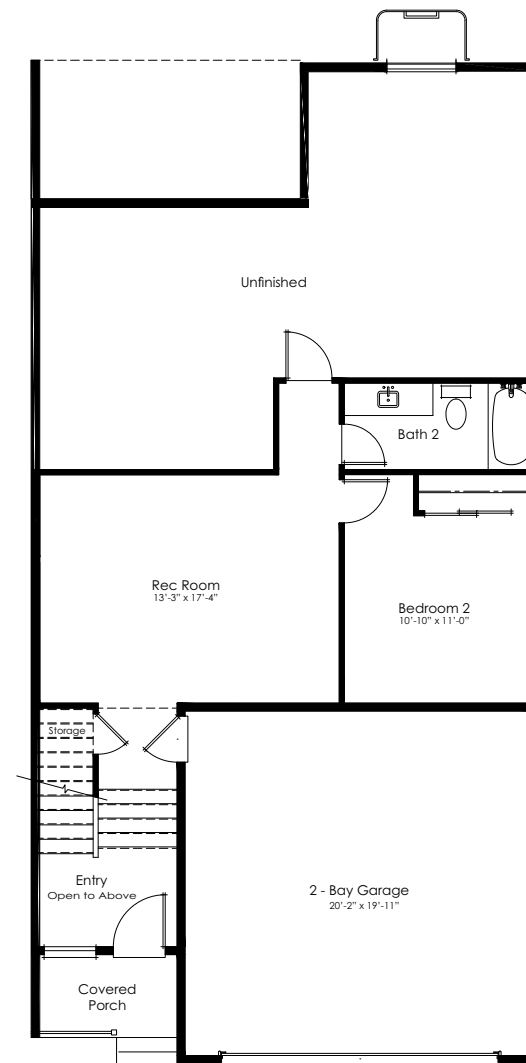

PAIRED HOMES COLLECTION

The Belford

Plan Highlights

- 2,198 – 2,546 SQ. FT.
- 2 - 3 Bedrooms
- 2.5 Bathrooms
- Office
- Large Laundry Room
- Finished Lower-Level Rec Room
- Garden Level
- Covered Deck with Stairs
- 2-Bay Garage

Main Level

1,579 SQUARE FEET
10' CEILING HEIGHT

Optional Gourmet Kitchen

Lower Level

619-1,112 FINISHED SQUARE FEET
8'8" CEILING HEIGHT

Finished

Option 1

Option 2