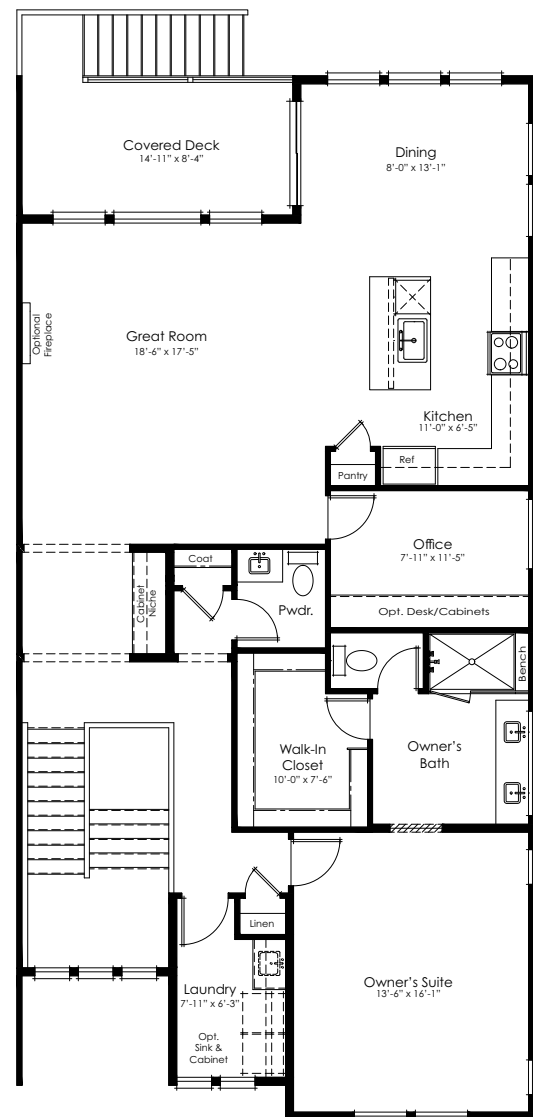

PAIRED HOMES COLLECTION

The Belford

Plan Highlights

- 2,198 – 2,546 SQ. FT.
- 2 - 3 Bedrooms
- 2.5 Bathrooms
- Office
- Large Laundry Room
- Finished Lower-Level Rec Room
- Garden Level
- Covered Deck with Stairs
- 2-Bay Garage

Main Level

1,579 SQUARE FEET
10' CEILING HEIGHT

Optional Gourmet Kitchen

Lower Level

619-1,112 FINISHED SQUARE FEET
8'8" CEILING HEIGHT

Finished

Option 1

Option 2